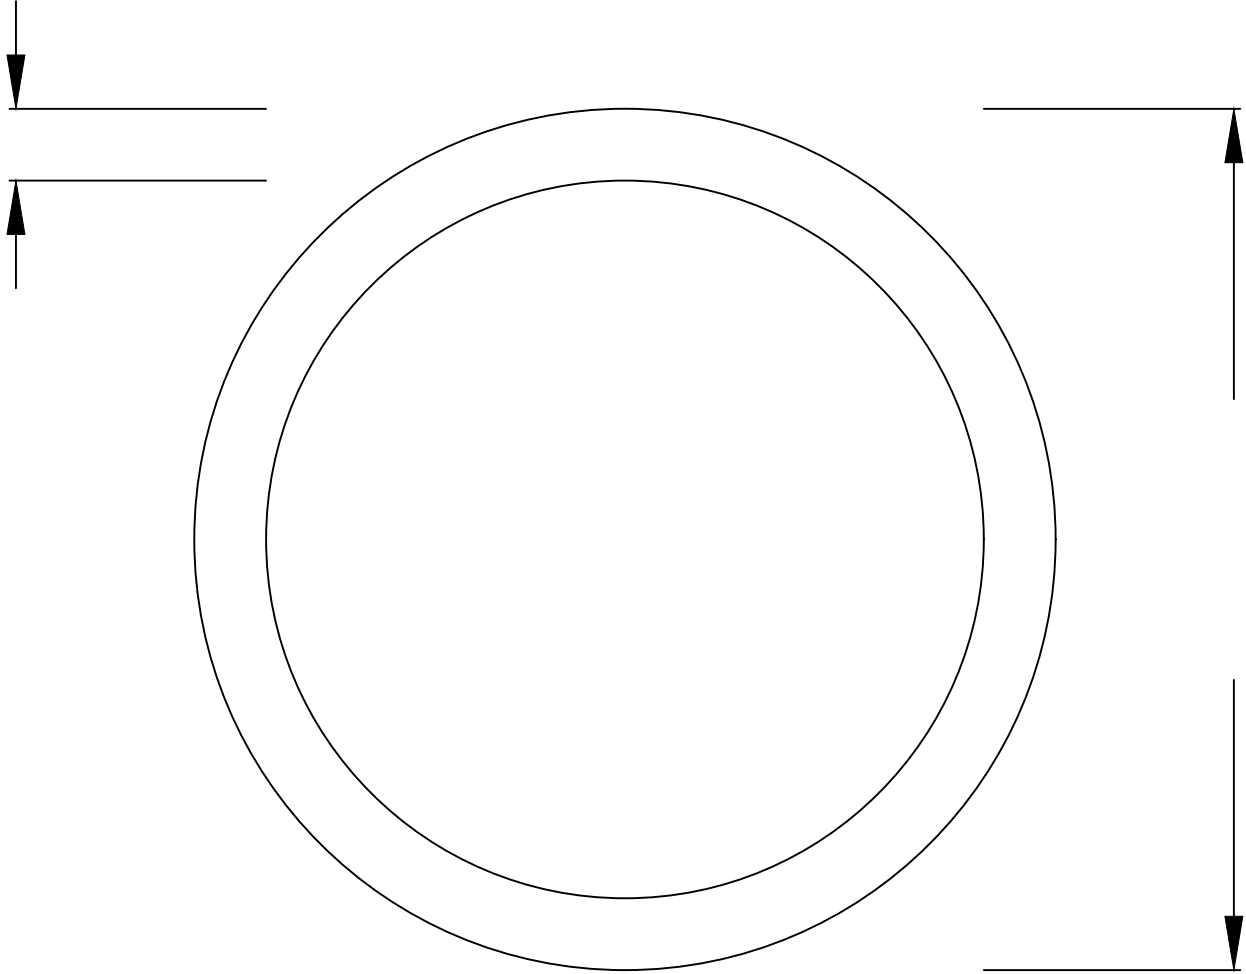

BORROWED LITE ROUND

Elevation:	Tag#:	
Wall Size:	Gauge: 20 18 16 14 12	Material: A40 GALV
Construction: KD WELD	Anchors: Masonry Drywall	Fire Label: None Applied
Profile:	Equal Rabbet: Yes No	Glazing Bead: Loose Installed
Notes:		